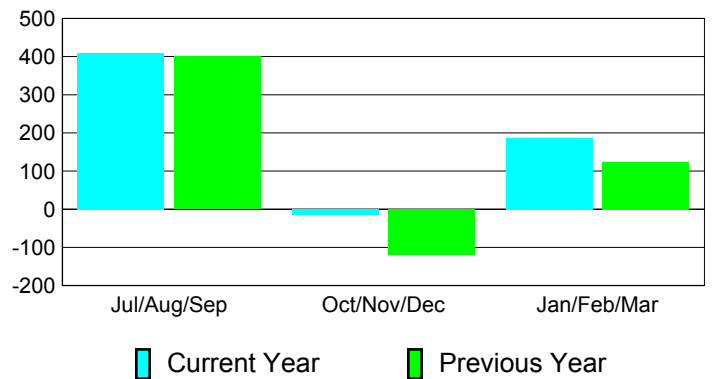

**Membership Results
2010-2011**

**Membership
2009-2010**

Month	Net Memb Goal	Actual New Memb	Actual Dropped Memb	Gain/Loss of Memb	Gain/Loss of Memb
Jul/Aug/Sep	0	449	-39	410	400
Oct/Nov/Dec	0	77	-92	-15	-120
Jan/Feb/Mar	0	193	-6	187	124
Totals	0	719	-137	582	404

Membership Results 2010-2011

Goal, New, Dropped, Gain/Loss

Comparison of Membership Gain/Loss

Current Year Compared to the Previous Year

Gender Comparison 2010-2011

Jul/Aug/Sep

Oct/Nov/Dec

Jan/Feb/Mar