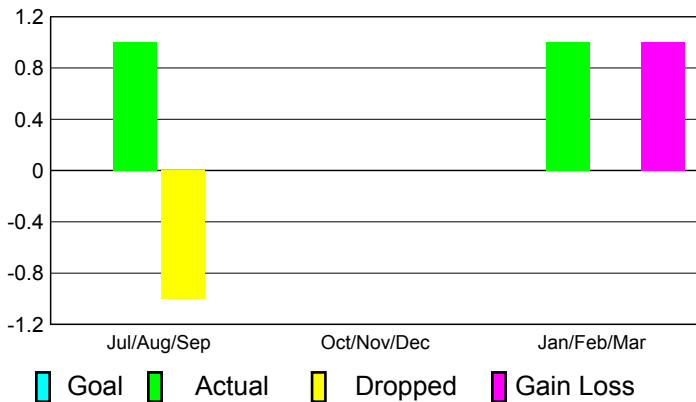

2010-2011 GMT Reports for District (or Undistricted) **District 300A2**

GMT: **PEI-JEN CHEN**

Location: **M.D. 300 Taiwan**

GMT CA: **5**

CLUBS

**Club Results
2010-2011**

**Clubs
2009-2010**

Month	New Club Goal	Actual New Clubs	Actual Dropped Clubs	Gain/Loss of Clubs	Gain/Loss of Clubs
Jul/Aug/Sep	0	1	-1	0	3
Oct/Nov/Dec	0	0	0	0	0
Jan/Feb/Mar	0	1	0	1	0
Totals	0	2	-1	1	3

Club Results 2010-2011

Goal, New, Dropped, Gain/Loss

Comparison of Club Gain/Loss

Current Year Compared to the Previous Year

YTD Status Quo Clubs 2010-2011

Status Quo Clubs Compared to Status Quo Members

MEMBERSHIP