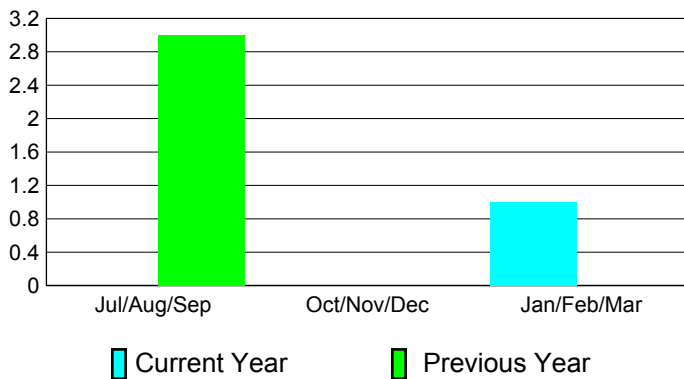

2010-2011 GMT Reports for District (or Undistricted) **District 300A2**

GMT: **PEI-JEN CHEN**

Location: **M.D. 300 Taiwan**

GMT CA: **5**

CLUBS

**Club Results
2010-2011**

**Clubs
2009-2010**

Month	New Club Goal	Actual New Clubs	Actual Dropped Clubs	Gain/Loss of Clubs	Gain/Loss of Clubs
Jul/Aug/Sep	0	1	-1	0	3
Oct/Nov/Dec	0	0	0	0	0
Jan/Feb/Mar	0	1	0	1	0
Totals	0	2	-1	1	3

Club Results 2010-2011

Goal, New, Dropped, Gain/Loss

Comparison of Club Gain/Loss

Current Year Compared to the Previous Year

YTD Status Quo Clubs 2010-2011

Status Quo Clubs Compared to Status Quo Members

MEMBERSHIP