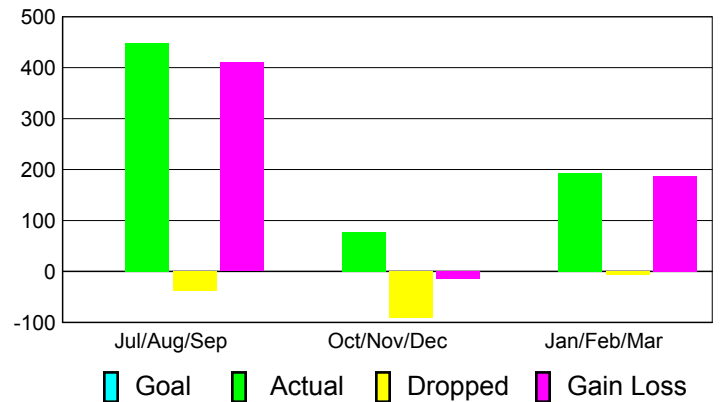

Membership Results 2010-2011

Goal, New, Dropped, Gain/Loss

Comparison of Membership Gain/Loss

Current Year Compared to the Previous Year